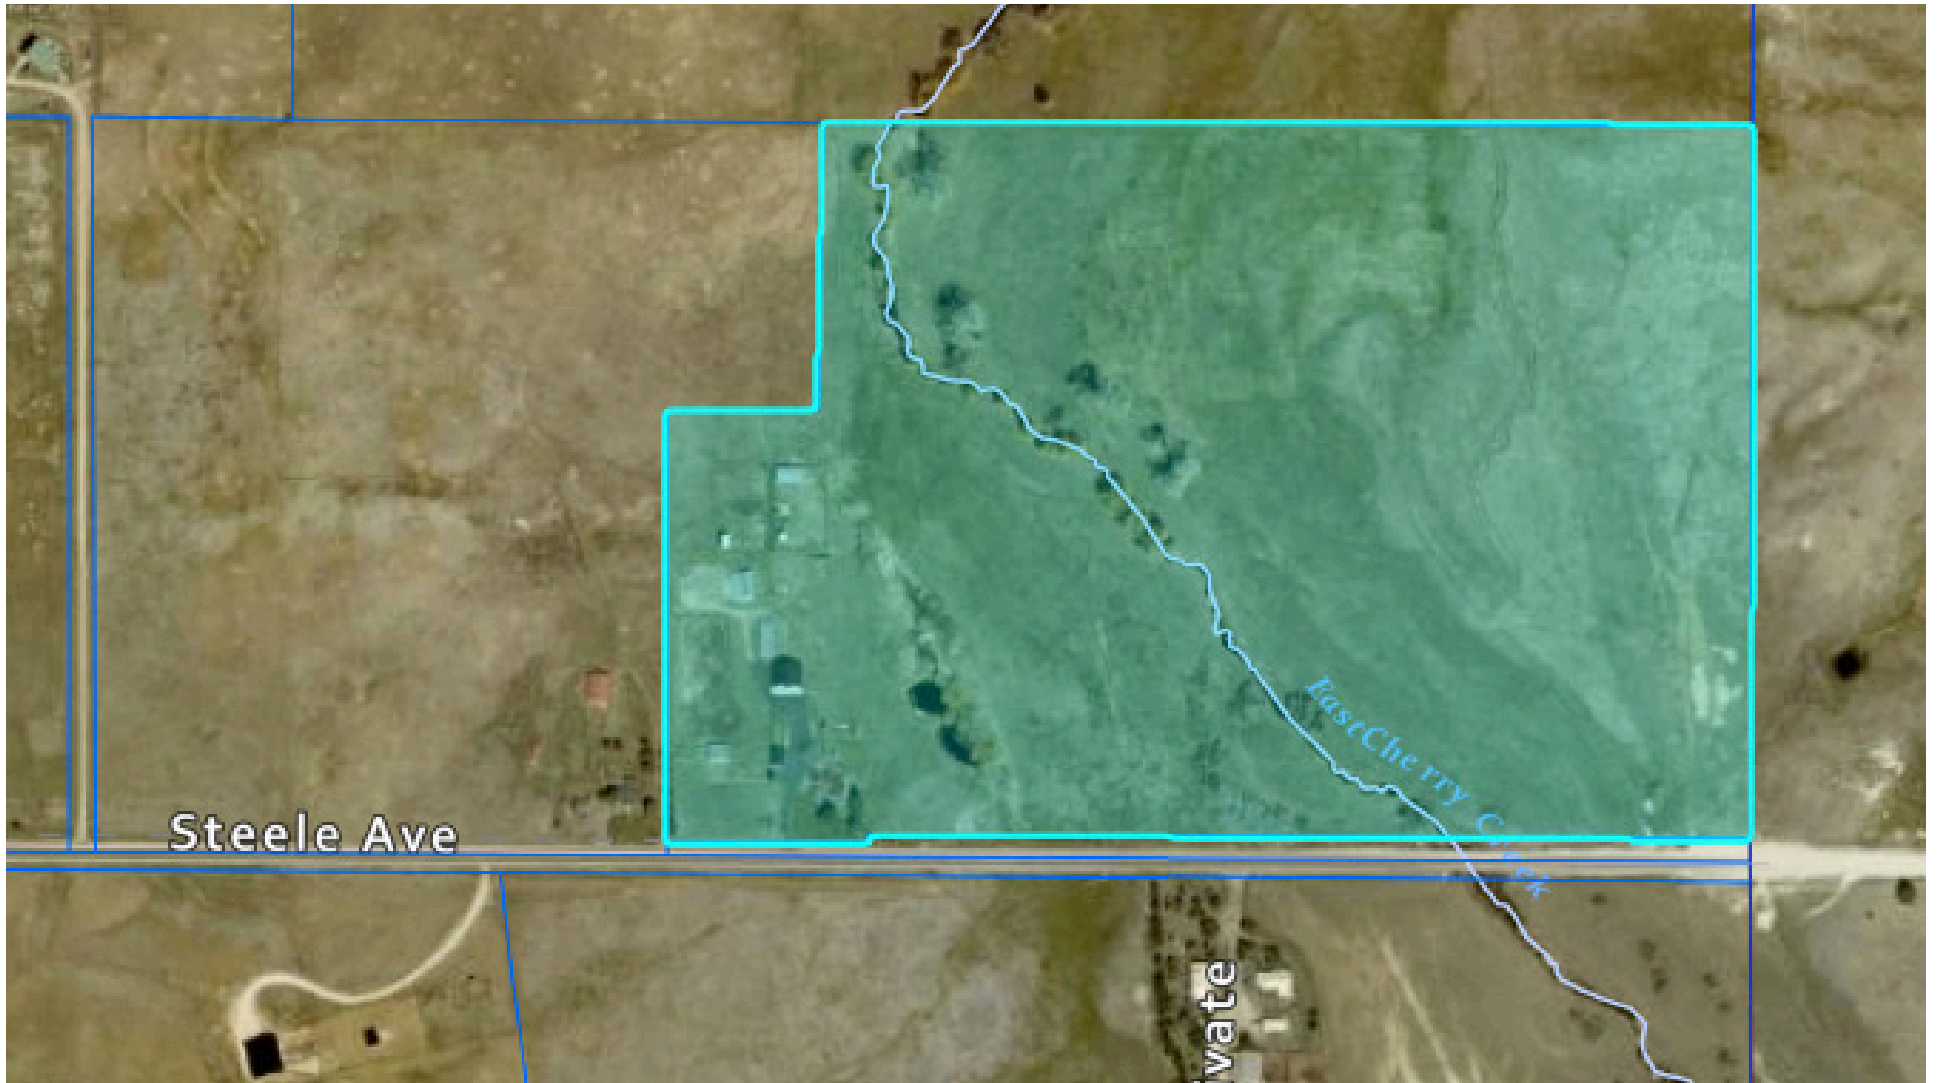

BOUNDARY OUTLINE MAP

11675 STEELE AVENUE, ELVERT, COLORADO | 55.1 ACRES

*Property map is a visualization for marketing purposes only. Buyer should verify property boundaries.